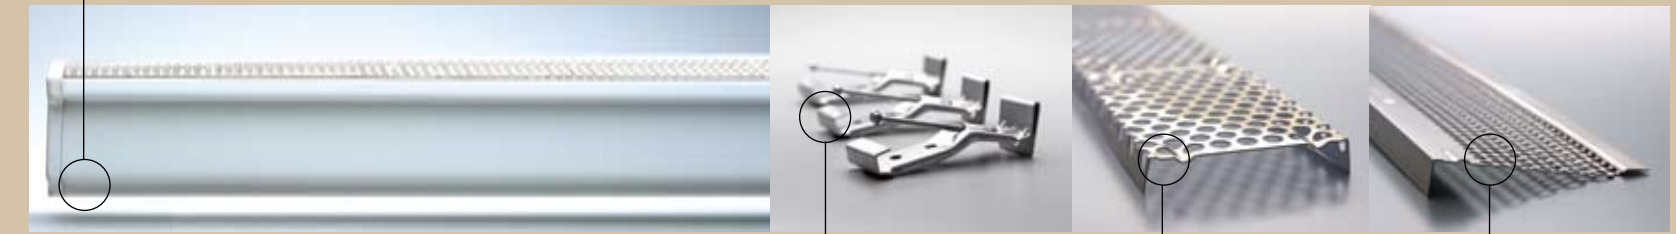

The key to RainPro's uniqueness is that it is a large capacity gutter system that creates maximum water flow, without looking large. With more water flow, RainPro gives your home ultimate protection *and* real curb appeal.

Better Design	Each component of the RainPro gutter system, from the miters and end caps to the hidden hangers, was designed to achieve a totally refined look. RainPro's unique architectural profile looks like part of your house, and not something that was added on.
Custom Fit	All RainPro gutters are seamless. They are custom formed and cut to exact dimensions <i>at your home</i> to ensure a perfect fit.
Maximum Flow	Compared to standard gutters, RainPro has a larger gutter bottom and downspout, which helps remove rainwater from your roof faster, to better protect your home.
Maximum Strength	RainPro gutter systems are made from a heavier gauge aluminum for added strength, and are 18.5% thicker than standard gutters.
Color Choices	Searching for that special color to complement your home? RainPro is available in a wide range of designer colors.
ScratchGuard™ Finish	The RainPro gutter system is protected by Englert's exclusive ScratchGuard paint finish, and comes with a limited lifetime warranty.

RainPro's wider gutter bottom and larger 3 3/8" outlet together give you a dramatic increase in water flow capacity over a standard gutter and outlet.

Heavy-duty internal gutter hangers give your gutter system maximum strength and durability, yet are totally concealed from view.

If leaf protection is required, RainPro can be fitted with Englert's unique patented dual-filtration system, Gutter Tunnel™, without altering the look of the gutter.

RainPro is available in these designer colors*: